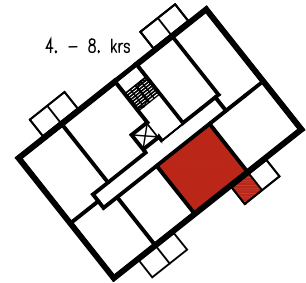

KAUPPAKATU 62-66, TALO B, LAPPEENRANTA

1H + KT 35.5 m²

| | |
|-------|-----------|
| AS 10 | 4. kerros |
| AS 18 | 5. kerros |
| AS 26 | 6. kerros |
| AS 34 | 7. kerros |
| AS 42 | 8. kerros |

23.1.2018

ALAKATTOJA JA KOTELOITA TEHDÄÄN TARVITTAVILLE OSILLE.

KAUPPAKATU 62-66, TALO B, LAPPEENRANTA

2H + KK 37.5 m²

| | |
|-------|-----------|
| AS 11 | 4. kerros |
| AS 19 | 5. kerros |
| AS 27 | 6. kerros |
| AS 35 | 7. kerros |
| AS 43 | 8. kerros |

23.1.2018

ALAKATTOJA JA KOTELOITA TEHDÄÄN TARVITAVILLE OSILLE.

KAUPPAKATU 62-66, TALO B, LAPPEENRANTA

2H + KK 37.5 m²

| | |
|-------|-----------|
| AS 4 | 3. kerros |
| AS 12 | 4. kerros |
| AS 20 | 5. kerros |
| AS 28 | 6. kerros |
| AS 36 | 7. kerros |
| AS 44 | 8. kerros |

23.1.2018

ALAKATTOJA JA KOTELOITA TEHDÄÄN TARVITTAVILLE OSILLE.

KAUPPAKATU 62-66, TALO B, LAPPEENRANTA

1H + KT 27.5 m²

| | |
|-------|-----------|
| AS 5 | 3. kerros |
| AS 13 | 4. kerros |
| AS 21 | 5. kerros |
| AS 29 | 6. kerros |
| AS 37 | 7. kerros |
| AS 45 | 8. kerros |