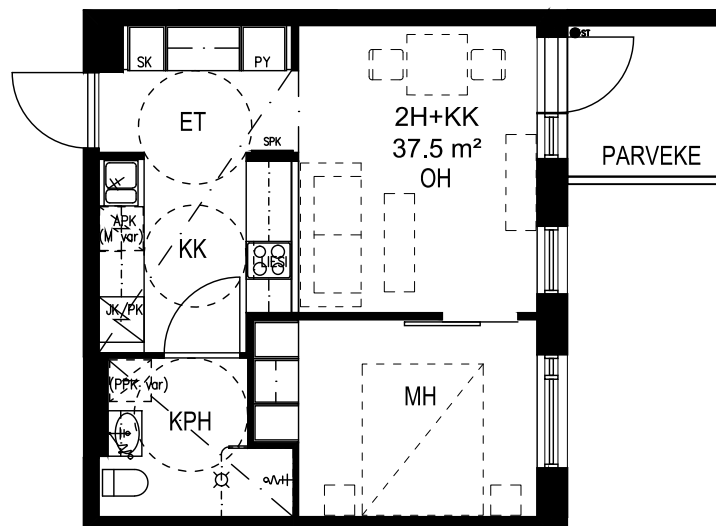

KAUPPAKATU 62-66, TALO B, LAPPEENRANTA

1H + KT 35.5 m²

| | |
|-------|-----------|
| AS 10 | 4. kerros |
| AS 18 | 5. kerros |
| AS 26 | 6. kerros |
| AS 34 | 7. kerros |
| AS 42 | 8. kerros |

23.1.2018

ALAKATTOJA JA KOTELOITA TEHDÄÄN TARVITTAVILLE OSILLE.

KAUPPAKATU 62-66, TALO B, LAPPEENRANTA

2H + KK 37.5 m²

| | |
|-------|-----------|
| AS 11 | 4. kerros |
| AS 19 | 5. kerros |
| AS 27 | 6. kerros |
| AS 35 | 7. kerros |
| AS 43 | 8. kerros |

23.1.2018

ALAKATTOJA JA KOTELOITA TEHDÄÄN TARVITAVILLE OSILLE.

KAUPPAKATU 62-66, TALO B, LAPPEENRANTA

2H + KK 37.5 m²

| | |
|-------|-----------|
| AS 4 | 3. kerros |
| AS 12 | 4. kerros |
| AS 20 | 5. kerros |
| AS 28 | 6. kerros |
| AS 36 | 7. kerros |
| AS 44 | 8. kerros |

23.1.2018

ALAKATTOJA JA KOTELOITA TEHDÄÄN TARVITTAVILLE OSILLE.

KAUPPAKATU 62-66, TALO B, LAPPEENRANTA

1H + KT 27.5 m²

| | |
|-------|-----------|
| AS 5 | 3. kerros |
| AS 13 | 4. kerros |
| AS 21 | 5. kerros |
| AS 29 | 6. kerros |
| AS 37 | 7. kerros |
| AS 45 | 8. kerros |