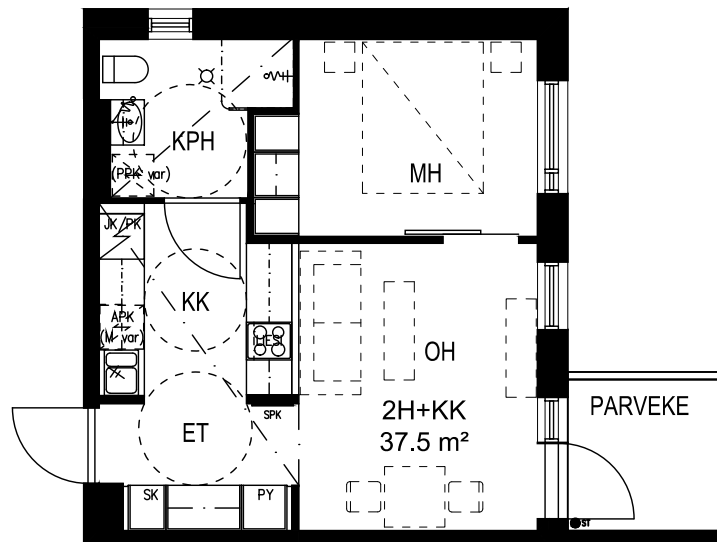

KAUPPAKATU 62-66, TALO B, LAPPEENRANTA

1H + KT 30.0 m²

| | |
|-------|-----------|
| AS 9 | 4. kerros |
| AS 17 | 5. kerros |
| AS 25 | 6. kerros |
| AS 33 | 7. kerros |
| AS 41 | 8. kerros |

23.1.2018

ALAKATTOJA JA KOTELOITA TEHDÄÄN TARVITTAVILLE OSILLE.

KAUPPAKATU 62-66, TALO B, LAPPEENRANTA

1H + KT 35.5 m²

| | |
|-------|-----------|
| AS 10 | 4. kerros |
| AS 18 | 5. kerros |
| AS 26 | 6. kerros |
| AS 34 | 7. kerros |
| AS 42 | 8. kerros |

23.1.2018

ALAKATTOJA JA KOTELOITA TEHDÄÄN TARVITTAVILLE OSILLE.

KAUPPAKATU 62-66, TALO B, LAPPEENRANTA

2H + KK 37.5 m²

| | |
|-------|-----------|
| AS 11 | 4. kerros |
| AS 19 | 5. kerros |
| AS 27 | 6. kerros |
| AS 35 | 7. kerros |
| AS 43 | 8. kerros |

23.1.2018

ALAKATTOJA JA KOTELOITA TEHDÄÄN TARVITAVILLE OSILLE.

KAUPPAKATU 62-66, TALO B, LAPPEENRANTA

2H + KK 37.5 m²

| | |
|-------|-----------|
| AS 4 | 3. kerros |
| AS 12 | 4. kerros |
| AS 20 | 5. kerros |
| AS 28 | 6. kerros |
| AS 36 | 7. kerros |
| AS 44 | 8. kerros |