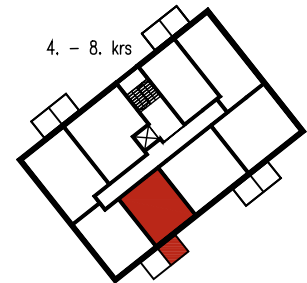

KAUPPAKATU 62-66, TALO B, LAPPEENRANTA

2H + KK 37.5 m²

| | |
|-------|-----------|
| AS 4 | 3. kerros |
| AS 12 | 4. kerros |
| AS 20 | 5. kerros |
| AS 28 | 6. kerros |
| AS 36 | 7. kerros |
| AS 44 | 8. kerros |

23.1.2018

ALAKATTOJA JA KOTELOITA TEHDÄÄN TARVITTAVILLE OSILLE.

KAUPPAKATU 62-66, TALO B, LAPPEENRANTA

1H + KT 27.5 m²

| | |
|-------|-----------|
| AS 5 | 3. kerros |
| AS 13 | 4. kerros |
| AS 21 | 5. kerros |
| AS 29 | 6. kerros |
| AS 37 | 7. kerros |
| AS 45 | 8. kerros |

23.1.2018

ALAKATTOJA JA KOTELOITA TEHDÄÄN TARVITTAVILLE OSILLE.

KAUPPAKATU 62-66, TALO B, LAPPEENRANTA

1H + KT 31.0 m²

| | |
|-------|-----------|
| AS 6 | 3. kerros |
| AS 14 | 4. kerros |
| AS 22 | 5. kerros |
| AS 30 | 6. kerros |
| AS 38 | 7. kerros |
| AS 46 | 8. kerros |