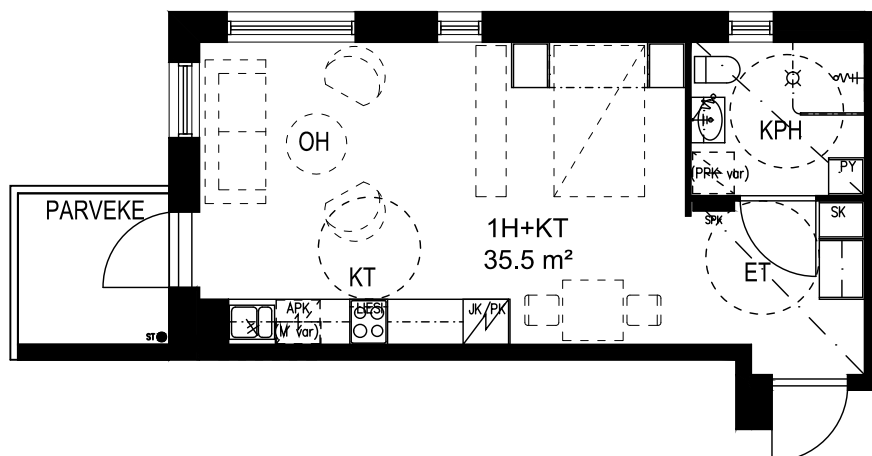

KAUPPAKATU 62-66, TALO B, LAPPEENRANTA

1H + KT 30.0 m²

| | |
|-------|-----------|
| AS 9 | 4. kerros |
| AS 17 | 5. kerros |
| AS 25 | 6. kerros |
| AS 33 | 7. kerros |
| AS 41 | 8. kerros |

23.1.2018

ALAKATTOJA JA KOTELOITA TEHDÄÄN TARVITTAVILLE OSILLE.

KAUPPAKATU 62-66, TALO B, LAPPEENRANTA

1H + KT 35.5 m²

| | |
|-------|-----------|
| AS 10 | 4. kerros |
| AS 18 | 5. kerros |
| AS 26 | 6. kerros |
| AS 34 | 7. kerros |
| AS 42 | 8. kerros |

23.1.2018

ALAKATTOJA JA KOTELOITA TEHDÄÄN TARVITTAVILLE OSILLE.

KAUPPAKATU 62-66, TALO B, LAPPEENRANTA

2H + KK 37.5 m²

| | |
|-------|-----------|
| AS 11 | 4. kerros |
| AS 19 | 5. kerros |
| AS 27 | 6. kerros |
| AS 35 | 7. kerros |
| AS 43 | 8. kerros |

23.1.2018

ALAKATTOJA JA KOTELOITA TEHDÄÄN TARVITAVILLE OSILLE.

KAUPPAKATU 62-66, TALO B, LAPPEENRANTA

2H + KK 37.5 m²

| | |
|-------|-----------|
| AS 4 | 3. kerros |
| AS 12 | 4. kerros |
| AS 20 | 5. kerros |
| AS 28 | 6. kerros |
| AS 36 | 7. kerros |
| AS 44 | 8. kerros |