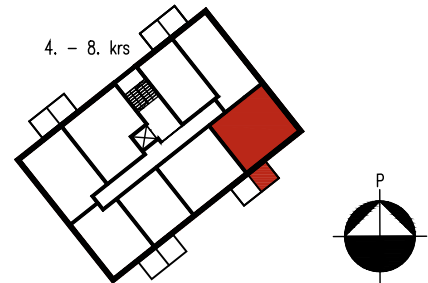

KAUPPAKATU 62-66, TALO B, LAPPEENRANTA

1H + KT 30.0 m²

| | |
|-------|-----------|
| AS 9 | 4. kerros |
| AS 17 | 5. kerros |
| AS 25 | 6. kerros |
| AS 33 | 7. kerros |
| AS 41 | 8. kerros |

23.1.2018

ALAKATTOJA JA KOTELOITA TEHDÄÄN TARVITTAVILLE OSILLE.

KAUPPAKATU 62-66, TALO B, LAPPEENRANTA

1H + KT 35.5 m²

| | |
|-------|-----------|
| AS 10 | 4. kerros |
| AS 18 | 5. kerros |
| AS 26 | 6. kerros |
| AS 34 | 7. kerros |
| AS 42 | 8. kerros |

23.1.2018

ALAKATTOJA JA KOTELOITA TEHDÄÄN TARVITTAVILLE OSILLE.

KAUPPAKATU 62-66, TALO B, LAPPEENRANTA

2H + KK 37.5 m²

| | |
|-------|-----------|
| AS 11 | 4. kerros |
| AS 19 | 5. kerros |
| AS 27 | 6. kerros |
| AS 35 | 7. kerros |
| AS 43 | 8. kerros |

23.1.2018

ALAKATTOJA JA KOTELOITA TEHDÄÄN TARVITAVILLE OSILLE.

KAUPPAKATU 62-66, TALO B, LAPPEENRANTA

2H + KK 37.5 m²

| | |
|-------|-----------|
| AS 4 | 3. kerros |
| AS 12 | 4. kerros |
| AS 20 | 5. kerros |
| AS 28 | 6. kerros |
| AS 36 | 7. kerros |
| AS 44 | 8. kerros |