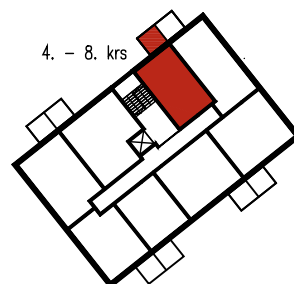

KAUPPAKATU 62-66, TALO B, LAPPEENRANTA

1H + KT 30.0 m²

| | |
|-------|-----------|
| AS 9 | 4. kerros |
| AS 17 | 5. kerros |
| AS 25 | 6. kerros |
| AS 33 | 7. kerros |
| AS 41 | 8. kerros |

23.1.2018

ALAKATTOJA JA KOTELOITA TEHDÄÄN TARVITTAVILLE OSILLE.

KAUPPAKATU 62-66, TALO B, LAPPEENRANTA

1H + KT 35.5 m²

| | |
|-------|-----------|
| AS 10 | 4. kerros |
| AS 18 | 5. kerros |
| AS 26 | 6. kerros |
| AS 34 | 7. kerros |
| AS 42 | 8. kerros |

23.1.2018

ALAKATTOJA JA KOTELOITA TEHDÄÄN TARVITTAVILLE OSILLE.

KAUPPAKATU 62-66, TALO B, LAPPEENRANTA

2H + KK 37.5 m²

| | |
|-------|-----------|
| AS 11 | 4. kerros |
| AS 19 | 5. kerros |
| AS 27 | 6. kerros |
| AS 35 | 7. kerros |
| AS 43 | 8. kerros |

23.1.2018

ALAKATTOJA JA KOTELOITA TEHDÄÄN TARVITAVILLE OSILLE.

KAUPPAKATU 62-66, TALO B, LAPPEENRANTA

2H + KK 37.5 m²

| | |
|-------|-----------|
| AS 4 | 3. kerros |
| AS 12 | 4. kerros |
| AS 20 | 5. kerros |
| AS 28 | 6. kerros |
| AS 36 | 7. kerros |
| AS 44 | 8. kerros |