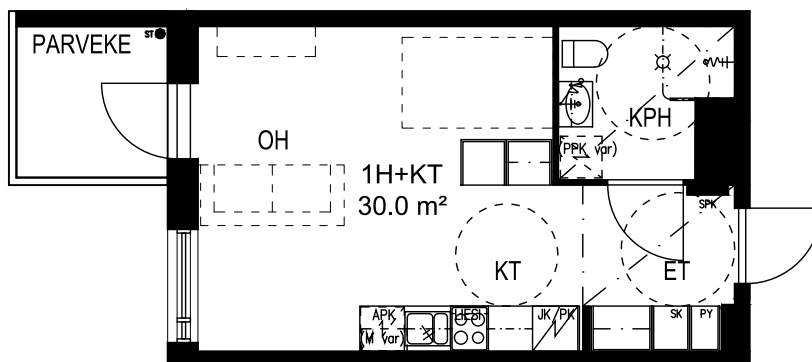

KAUPPAKATU 62-66, TALO B, LAPPEENRANTA

1H + KT 30.0 m²

| | |
|-------|-----------|
| AS 9 | 4. kerros |
| AS 17 | 5. kerros |
| AS 25 | 6. kerros |
| AS 33 | 7. kerros |
| AS 41 | 8. kerros |

23.1.2018

ALAKATTOJA JA KOTELOITA TEHDÄÄN TARVITTAVILLE OSILLE.

KAUPPAKATU 62-66, TALO B, LAPPEENRANTA

1H + KT 35.5 m²

| | |
|-------|-----------|
| AS 10 | 4. kerros |
| AS 18 | 5. kerros |
| AS 26 | 6. kerros |
| AS 34 | 7. kerros |
| AS 42 | 8. kerros |

23.1.2018

ALAKATTOJA JA KOTELOITA TEHDÄÄN TARVITTAVILLE OSILLE.

KAUPPAKATU 62-66, TALO B, LAPPEENRANTA

2H + KK 37.5 m²

| | |
|-------|-----------|
| AS 11 | 4. kerros |
| AS 19 | 5. kerros |
| AS 27 | 6. kerros |
| AS 35 | 7. kerros |
| AS 43 | 8. kerros |

23.1.2018

ALAKATTOJA JA KOTELOITA TEHDÄÄN TARVITAVILLE OSILLE.

KAUPPAKATU 62-66, TALO B, LAPPEENRANTA

2H + KK 37.5 m²

| | |
|-------|-----------|
| AS 4 | 3. kerros |
| AS 12 | 4. kerros |
| AS 20 | 5. kerros |
| AS 28 | 6. kerros |
| AS 36 | 7. kerros |
| AS 44 | 8. kerros |