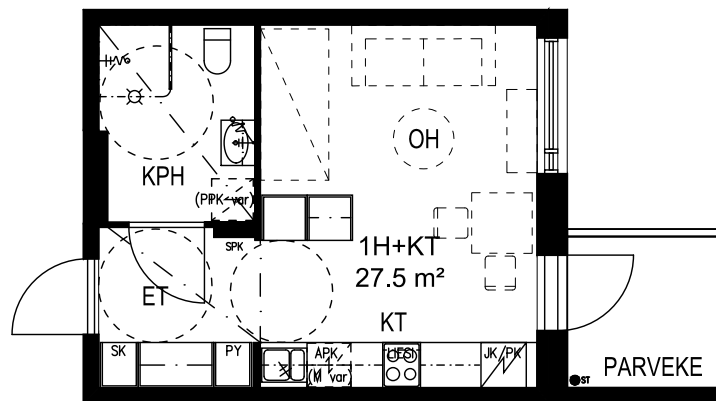

KAUPPAKATU 62-66, TALO B, LAPPEENRANTA

2H + KK 37.5 m²

| | |
|-------|-----------|
| AS 4 | 3. kerros |
| AS 12 | 4. kerros |
| AS 20 | 5. kerros |
| AS 28 | 6. kerros |
| AS 36 | 7. kerros |
| AS 44 | 8. kerros |

23.1.2018

ALAKATTOJA JA KOTELOITA TEHDÄÄN TARVITTAVILLE OSILLE.

KAUPPAKATU 62-66, TALO B, LAPPEENRANTA

1H + KT 27.5 m²

| | |
|-------|-----------|
| AS 5 | 3. kerros |
| AS 13 | 4. kerros |
| AS 21 | 5. kerros |
| AS 29 | 6. kerros |
| AS 37 | 7. kerros |
| AS 45 | 8. kerros |

23.1.2018

ALAKATTOJA JA KOTELOITA TEHDÄÄN TARVITTAVILLE OSILLE.

KAUPPAKATU 62-66, TALO B, LAPPEENRANTA

1H + KT 31.0 m²

| | |
|-------|-----------|
| AS 6 | 3. kerros |
| AS 14 | 4. kerros |
| AS 22 | 5. kerros |
| AS 30 | 6. kerros |
| AS 38 | 7. kerros |
| AS 46 | 8. kerros |