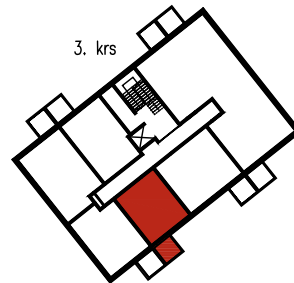

KAUPPAKATU 62-66, TALO B, LAPPEENRANTA

2H + KK 37.5 m²

| | |
|-------|-----------|
| AS 4 | 3. kerros |
| AS 12 | 4. kerros |
| AS 20 | 5. kerros |
| AS 28 | 6. kerros |
| AS 36 | 7. kerros |
| AS 44 | 8. kerros |

23.1.2018

ALAKATTOJA JA KOTELOITA TEHDÄÄN TARVITTAVILLE OSILLE.

KAUPPAKATU 62-66, TALO B, LAPPEENRANTA

1H + KT 27.5 m²

| | |
|-------|-----------|
| AS 5 | 3. kerros |
| AS 13 | 4. kerros |
| AS 21 | 5. kerros |
| AS 29 | 6. kerros |
| AS 37 | 7. kerros |
| AS 45 | 8. kerros |

23.1.2018

ALAKATTOJA JA KOTELOITA TEHDÄÄN TARVITTAVILLE OSILLE.

KAUPPAKATU 62-66, TALO B, LAPPEENRANTA

1H + KT 31.0 m²

| | |
|-------|-----------|
| AS 6 | 3. kerros |
| AS 14 | 4. kerros |
| AS 22 | 5. kerros |
| AS 30 | 6. kerros |
| AS 38 | 7. kerros |
| AS 46 | 8. kerros |